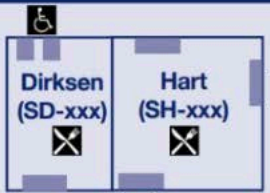

U.S. Capitol

Capitol Visitor Center (HVC-xxx) (SVC-xxx)

Supreme Court

Library of Congress Jefferson

Library of Congress Madison

Rayburn (RHOB-2xxx)

Longworth (LHOB)-1xxx)

Cannon (CHOB-xxx)

Capitol South (Orange/Silver/Blue Lines)

Group picture here!

7.5 min

15

7.5 min

*1
*2