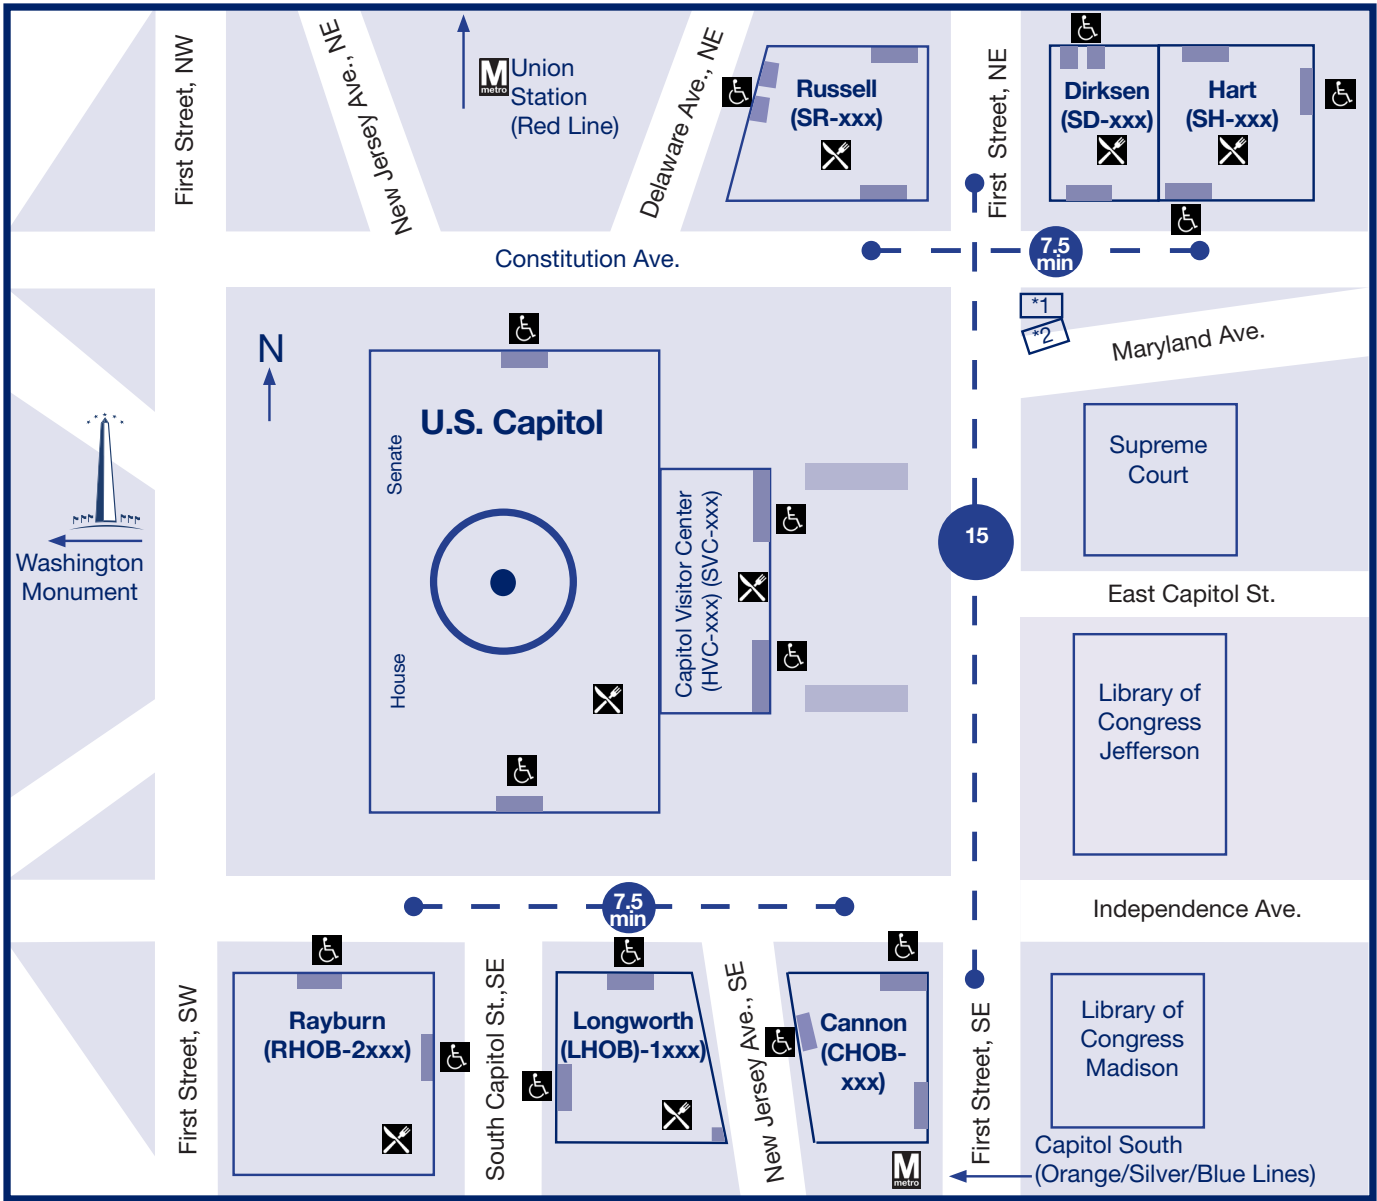

# Map of Capitol Hill

Senate Office Buildings	House Office Buildings	Capitol Visitor Center	
SH-xxx Hart SD-xxx Dirksen SR-xxx Russell	CHOB-xxx Cannon LHOB-1xxx Longworth RHOB-2xxx Rayburn	HVC-xxx House Side SVC-xxx Senate Side	*1 Reserve Officers Building *2 United Methodist Building
			 Estimated walking times

- Entrance
- Wheelchair Access
- Food/Dining